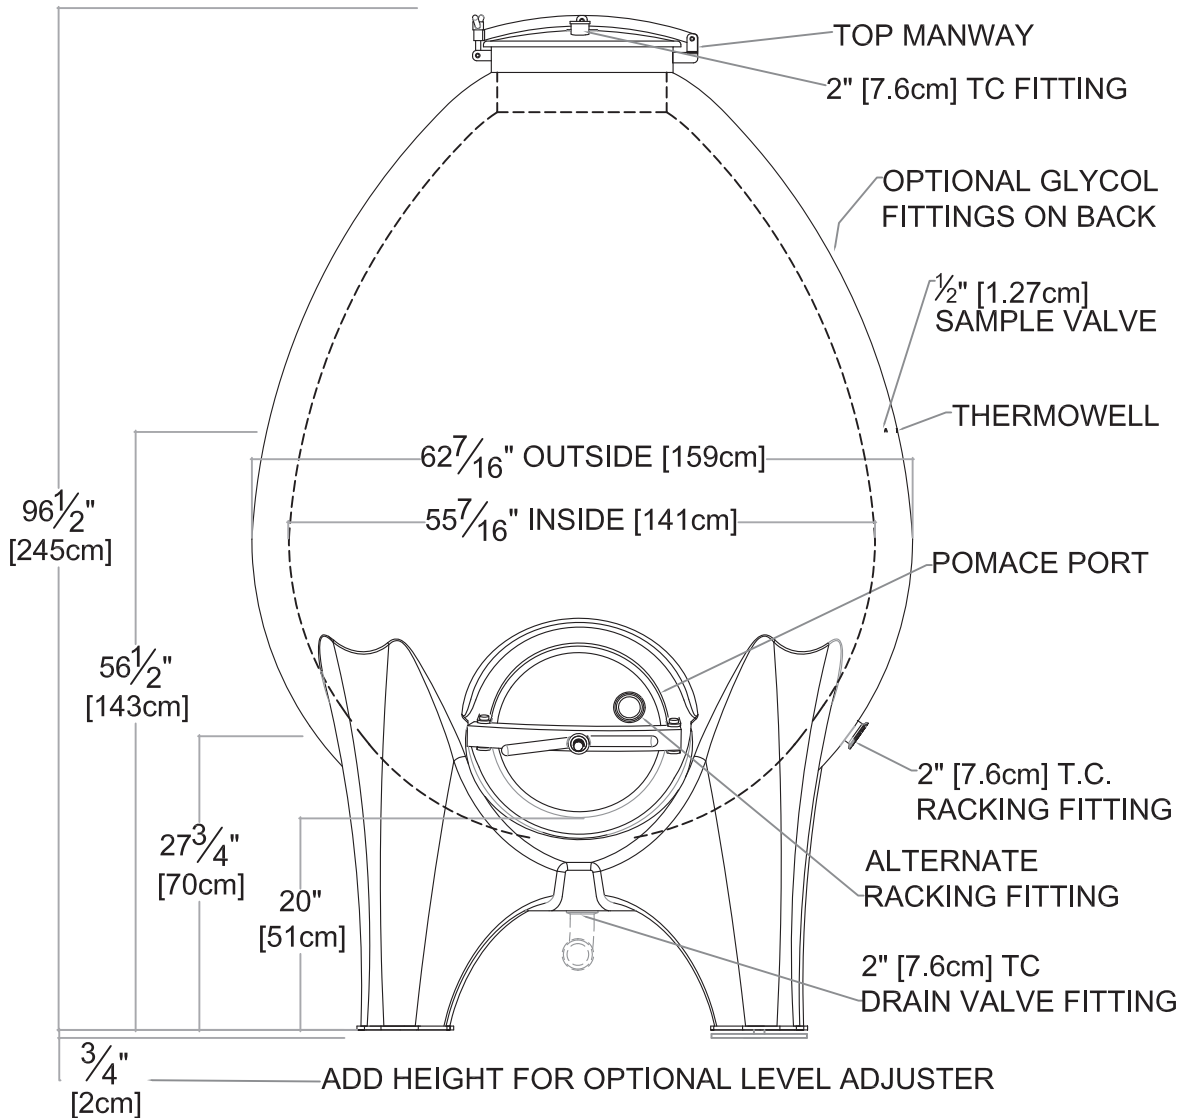

CLASSIC EGG SHAPE

1,802 LTR • 476 GAL • DRY WT 4,732 LBS

CLASSIC EGG SHAPE

1,802 LTR • 476 GAL • DRY WT 4,732 LBS

CLASSIC EGG SHAPE

1,802 LTR • 476 GAL • DRY WT 4,732 LBS

CLASSIC EGG SHAPE

1,802 LTR • 476 GAL • DRY WT 4,732 LBS