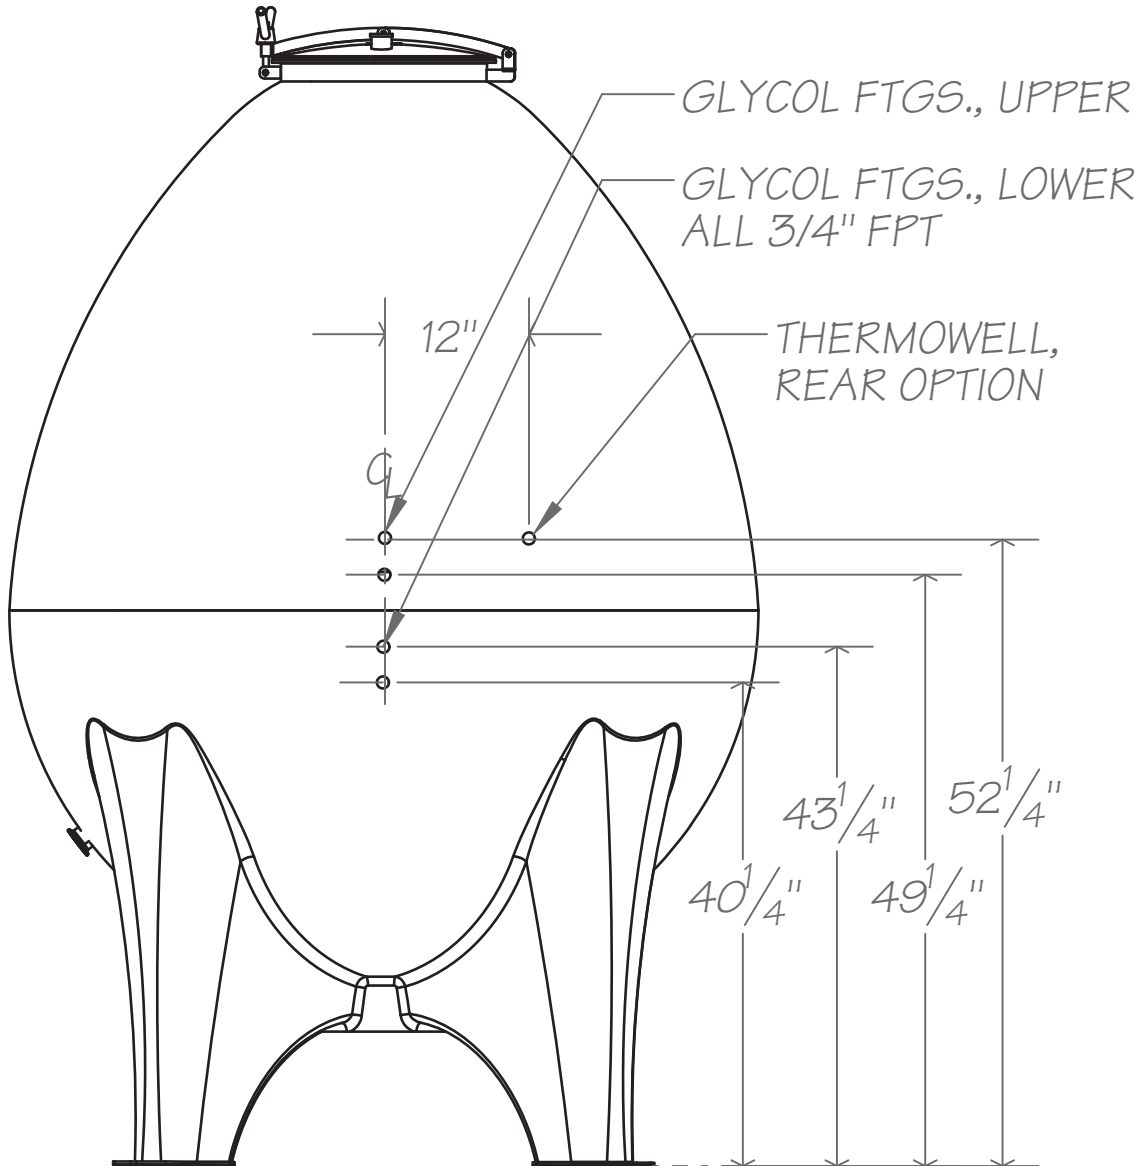

CLASSIC EGG SHAPE

1,802 LTR • 476 GAL • DRY WT 4,732 LBS

CLASSIC EGG SHAPE

1,802 LTR • 476 GAL • DRY WT 4,732 LBS

CLASSIC EGG SHAPE

1,802 LTR • 476 GAL • DRY WT 4,732 LBS

CLASSIC EGG SHAPE

1,802 LTR • 476 GAL • DRY WT 4,732 LBS