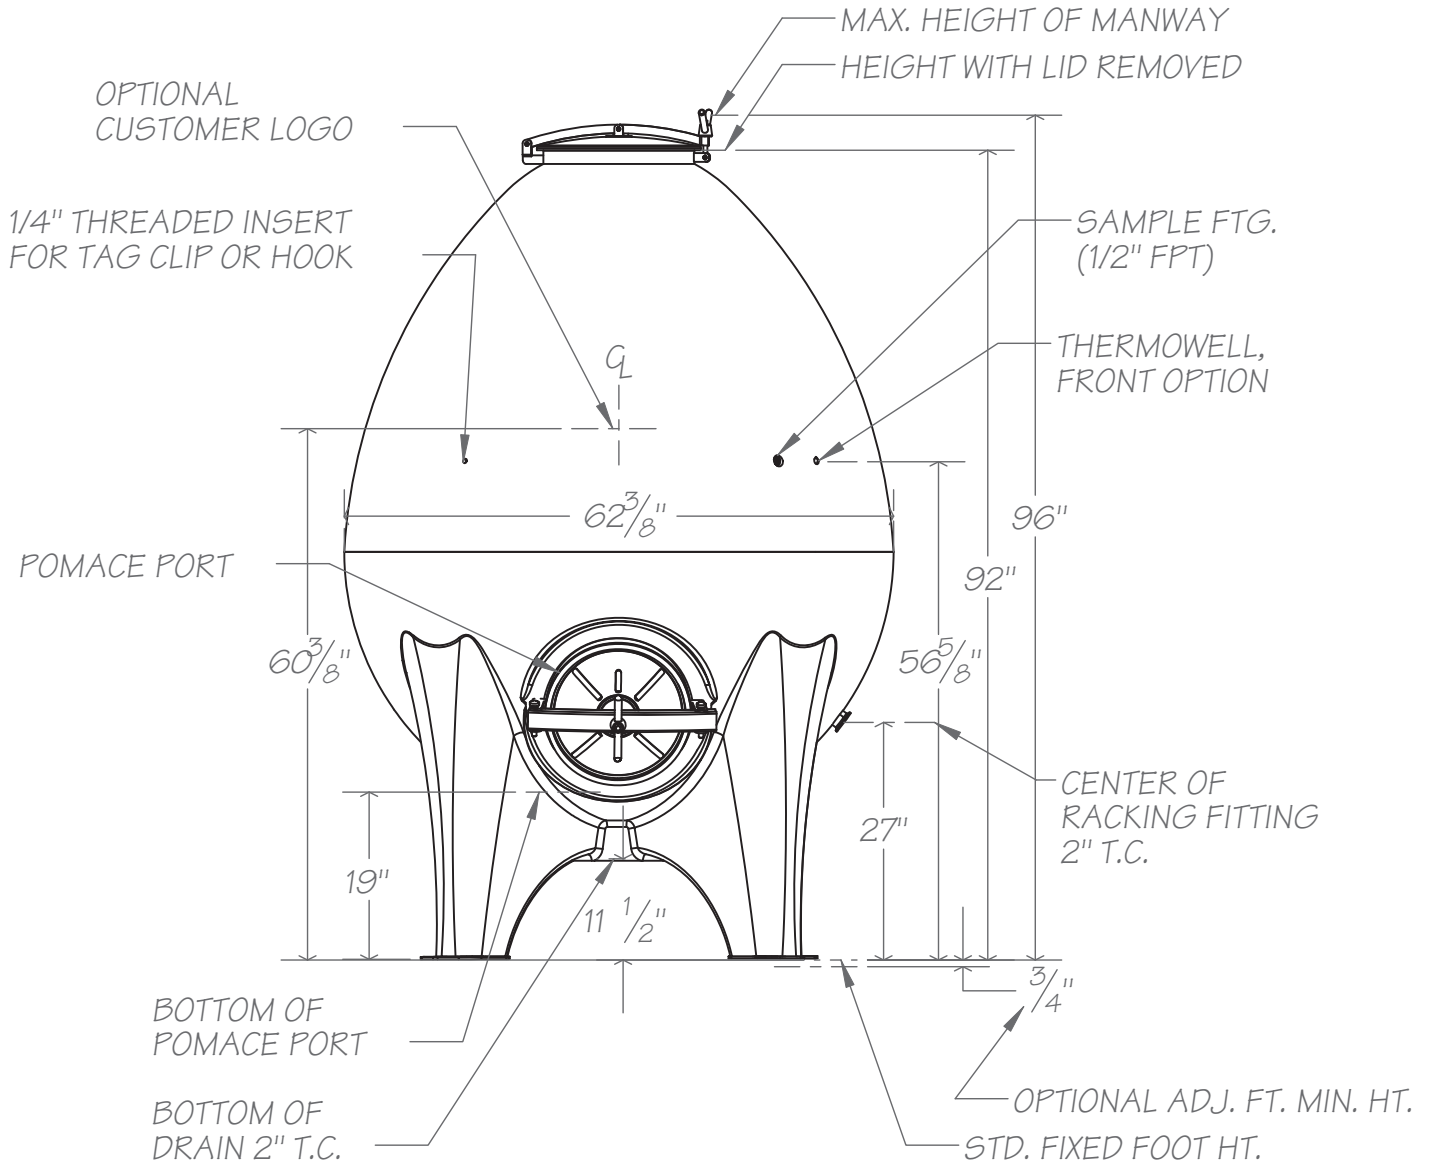

CLASSIC EGG SHAPE

1,802 LTR • 476 GAL • DRY WT 4,732 LBS

CLASSIC EGG SHAPE

1,802 LTR • 476 GAL • DRY WT 4,732 LBS

CLASSIC EGG SHAPE

1,802 LTR • 476 GAL • DRY WT 4,732 LBS

CLASSIC EGG SHAPE

1,802 LTR • 476 GAL • DRY WT 4,732 LBS